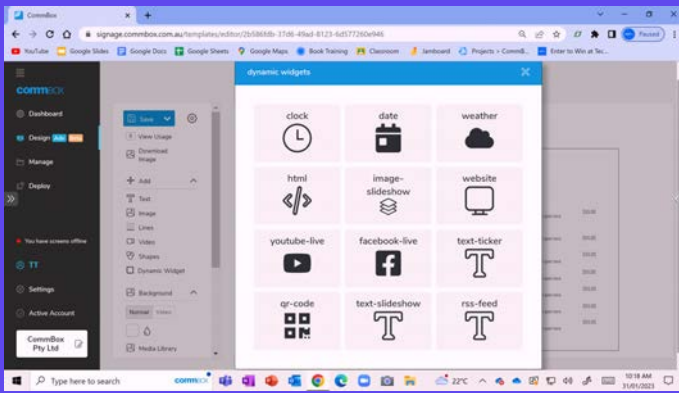

commBOX

Digital Signage

Simple, easy digital signage. Send content to your screen in no time to broadcast school announcements, updates, events or health & safety procedures.

KEY FEATURES

- Reliable cloud-based infrastructure with full playback, even when the screen is in offline mode.
- Easy Drag & Drop Designer System to create incredible signage in minutes.
- Over 100+ ready to use templates in the Marketplace with access to free images.
- Overlay widgets, graphics, text, QR codes and RSS feeds like live news, programs, or data.
- Add your YouTube live feed with the click of the button to any content.
- Add QR codes for more info, instant sign-up etc.
- Permission groups allow approved members the ability to add edit and control your content, ready for your approval.
- Within the 'Manage' Tab you can create, control and schedule your content. Schedule content minute by minute.
- Works seamlessly on all displays. Including TV's, Commercial Displays, Interactive Screens, Samsung Tizen, LG WebOS, Kiosks and LED.
- Monitor and control all your screens, wherever they are, from a single location.
- Group screens together (by enterprise, site, building, level, room, etc). to push targeted content.

Use our content designer to make engaging, effective signage in minutes!

commBOX Signage

A powerful, yet simple
complete digital
signage solution.

**CAPTIVATE
ENGAGE
INSPIRE**

Introducing.. **commBOX** Signage

Signage has never been **simpler**.

So **simple** anyone can use it.

Communicate 24x7 on all digital screens.

Turn your screens into a sales device, promote new products + services and run promotions. Perfect for all industries wanting direct engagement with their audience. Turn your screens into a noticeboard or wayfaring device in minutes.

Simple, yet powerful content management tool

Create engaging content and send it to your screens in minutes

Flexible content layouts

Images

Audio

Video streaming

Video

HTML