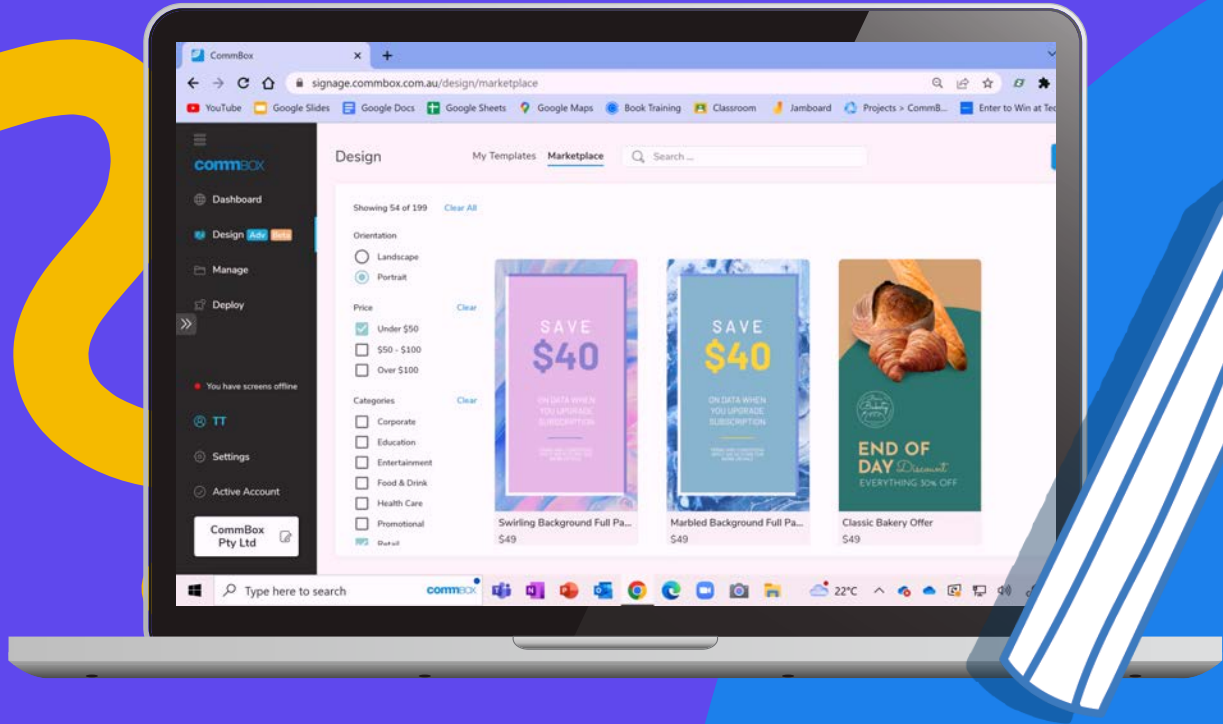

commBOX

Digital Signage

Simple, easy digital signage. Send content to your screen in no time to broadcast school announcements, updates, events or health & safety procedures.

KEY FEATURES

- Reliable cloud-based infrastructure with full playback, even when the screen is in offline mode.
- Easy Drag & Drop Designer System to create incredible signage in minutes.
- Over 100+ ready to use templates in the Marketplace with access to free images.
- Overlay widgets, graphics, text, QR codes and RSS feeds like live news, programs, or data.
- Add your YouTube live feed with the click of the button to any content.
- Add QR codes for more info, instant sign-up etc.
- Permission groups allow approved members the ability to add edit and control your content, ready for your approval.
- Within the 'Manage' Tab you can create, control and schedule your content. Schedule content minute by minute.
- Works seamlessly on all displays. Including TV's, Commercial Displays, Interactive Screens, Samsung Tizen, LG WebOS, Kiosks and LED.
- Monitor and control all your screens, wherever they are, from a single location.
- Group screens together (by enterprise, site, building, level, room, etc). to push targeted content.

Use our content designer to make engaging, effective signage in minutes!

commBOX Signage

A powerful, yet simple
complete digital
signage solution.

**CAPTIVATE
ENGAGE
INSPIRE**

Introducing.. **commBOX** Signage

Signage has never been **simpler**.

So **simple** anyone can use it.

Communicate 24x7 on all digital screens.

Turn your screens into a sales device, promote new products + services and run promotions. Perfect for all industries wanting direct engagement with their audience. Turn your screens into a noticeboard or wayfaring device in minutes.

Simple, yet powerful content management tool

Create engaging content and send it to your screens in minutes

Flexible content layouts

Images

Audio

Video streaming

Video

HTML