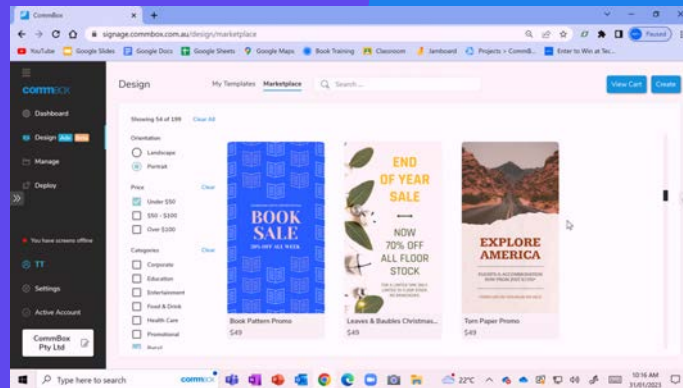

commBOX

Digital Signage

Simple, easy digital signage. Send content to your screen in no time to broadcast school announcements, updates, events or health & safety procedures.

KEY FEATURES

- Reliable cloud-based infrastructure with full playback, even when the screen is in offline mode.
- Easy Drag & Drop Designer System to create incredible signage in minutes.
- Over 100+ ready to use templates in the Marketplace with access to free images.
- Overlay widgets, graphics, text, QR codes and RSS feeds like live news, programs, or data.
- Add your YouTube live feed with the click of the button to any content.
- Add QR codes for more info, instant sign-up etc.
- Permission groups allow approved members the ability to add edit and control your content, ready for your approval.
- Within the 'Manage' Tab you can create, control and schedule your content. Schedule content minute by minute.
- Works seamlessly on all displays. Including TV's, Commercial Displays, Interactive Screens, Samsung Tizen, LG WebOS, Kiosks and LED.
- Monitor and control all your screens, wherever they are, from a single location.
- Group screens together (by enterprise, site, building, level, room, etc). to push targeted content.

Use our content designer to make engaging, effective signage in minutes!

commBOX Signage

A powerful, yet simple
complete digital
signage solution.

**CAPTIVATE
ENGAGE
INSPIRE**

Introducing.. **commBOX** Signage

Signage has never been **simpler**.

So **simple** anyone can use it.

Communicate 24x7 on all digital screens.

Turn your screens into a sales device, promote new products + services and run promotions. Perfect for all industries wanting direct engagement with their audience. Turn your screens into a noticeboard or wayfaring device in minutes.

Simple, yet powerful content management tool

Create engaging content and send it to your screens in minutes

Flexible content layouts

Images

Audio

Video streaming

Video

HTML