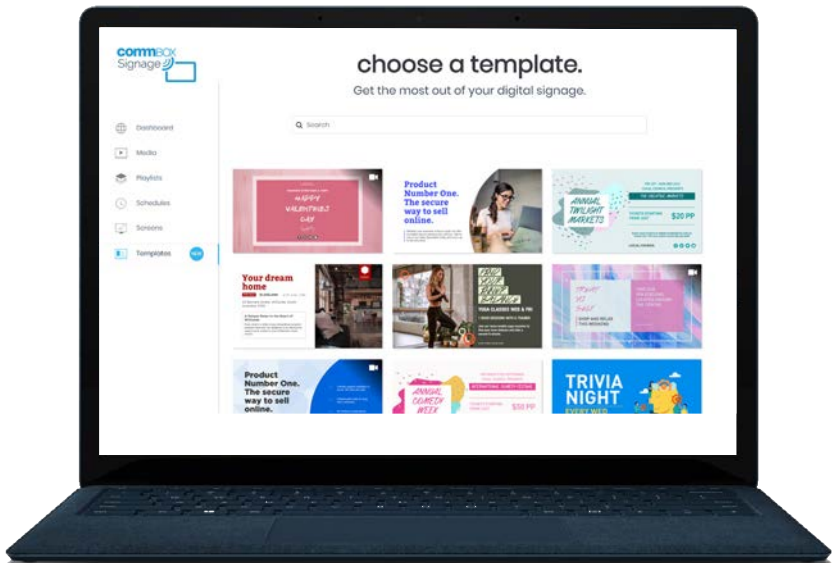

commBOX

Digital Signage

Simple, easy digital signage. Send content to your screen in no time to broadcast school announcements, updates, events or health & safety procedures.

KEY FEATURES

- Reliable cloud-based infrastructure with full playback, even when the screen is in offline mode.
- Easy Drag & Drop Designer System to create incredible signage in minutes.
- Over 100+ ready to use templates in the Marketplace with access to free images.
- Overlay widgets, graphics, text, QR codes and RSS feeds like live news, programs, or data.
- Add your YouTube live feed with the click of the button to any content.
- Add QR codes for more info, instant sign-up etc.
- Permission groups allow approved members the ability to add edit and control your content, ready for your approval.
- Within the 'Manage' Tab you can create, control and schedule your content. Schedule content minute by minute.
- Works seamlessly on all displays. Including TV's, Commercial Displays, Interactive Screens, Samsung Tizen, LG WebOS, Kiosks and LED.
- Monitor and control all your screens, wherever they are, from a single location.
- Group screens together (by enterprise, site, building, level, room, etc). to push targeted content.

Signage has never been **simpler**.

So **simple** anyone can use it.

Communicate 24x7 on all digital screens.

Turn your screens into a sales device, promote new products + services and run promotions. Perfect for all industries wanting direct engagement with their audience. Turn your screens into a noticeboard or wayfaring device in minutes.

Simple, yet powerful content management tool

Create engaging content and send it to your screens in minutes

Flexible content layouts

Images

Audio

Video streaming

Video

HTML