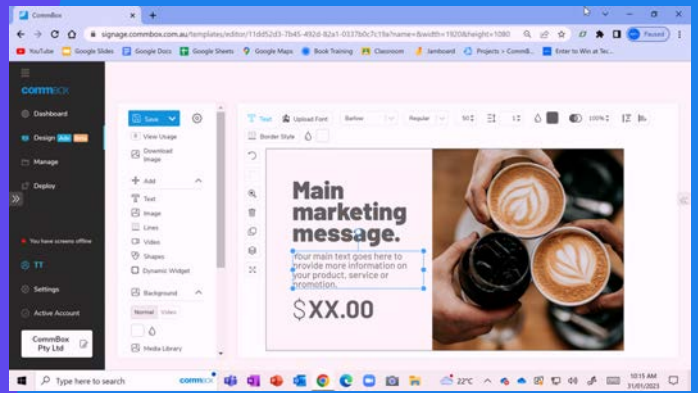

commBOX

Digital Signage

Simple, easy digital signage. Send content to your screen in no time to broadcast school announcements, updates, events or health & safety procedures.

KEY FEATURES

- Reliable cloud-based infrastructure with full playback, even when the screen is in offline mode.
- Easy Drag & Drop Designer System to create incredible signage in minutes.
- Over 100+ ready to use templates in the Marketplace with access to free images.
- Overlay widgets, graphics, text, QR codes and RSS feeds like live news, programs, or data.
- Add your YouTube live feed with the click of the button to any content.
- Add QR codes for more info, instant sign-up etc.
- Permission groups allow approved members the ability to add edit and control your content, ready for your approval.
- Within the 'Manage' Tab you can create, control and schedule your content. Schedule content minute by minute.
- Works seamlessly on all displays. Including TV's, Commercial Displays, Interactive Screens, Samsung Tizen, LG WebOS, Kiosks and LED.
- Monitor and control all your screens, wherever they are, from a single location.
- Group screens together (by enterprise, site, building, level, room, etc). to push targeted content.

Use our content designer to make engaging, effective signage in minutes!

commBOX Signage

A powerful, yet simple
complete digital
signage solution.

**CAPTIVATE
ENGAGE
INSPIRE**

Introducing.. **commBOX** Signage

Signage has never been **simpler**.

So **simple** anyone can use it.

Communicate 24x7 on all digital screens.

Turn your screens into a sales device, promote new products + services and run promotions. Perfect for all industries wanting direct engagement with their audience. Turn your screens into a noticeboard or wayfaring device in minutes.

Simple, yet powerful content management tool

Create engaging content and send it to your screens in minutes

Flexible content layouts

Images

Audio

Video streaming

Video

HTML